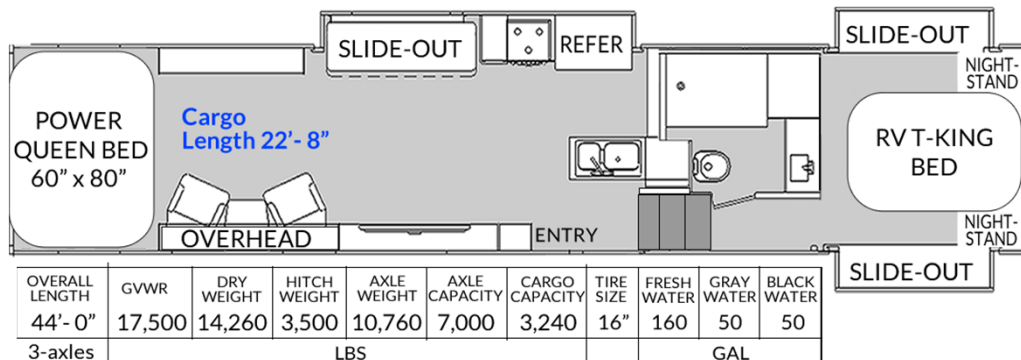

## CHASSIS/EXTERIOR

- 102" Wide Body Design
- Antenna/Cable/Satellite Hook-Up
- Awning w/LED Light Strip, Powered
- Axles - Triple 7,000 lbs
- Black Tank Flush
- Electrical Outlet, 110V
- Fiberglass walls, Alum-Framed & Lam.
- Flat Floor, no Wheel Wells
- Flex Suspension Upgrade, EZ-Flex
- Fold Down Stairs w/Fold Entry Handle
- Folding Ladder / Walk-on Roof
- Fuel Station, 40-Gal
- Hitch Upgrade, Roto-Flex
- Hydraulic Jacks
- Keyless / Remote Entry Lock
- LED Flood Lights
- LED Running Lights
- LED Tail Lights
- LP Connection-Ready (BBQ)
- LP Tanks -30 lbs (2)
- One-Piece PVC Vinyl Roof
- Ramp Door - 8' Laminated w/Beaver Tail
- Rear Spoiler
- Sewer Hose Compartment
- Slam-Door Storage Compartments
- Spare Tire w/Carrier
- Spray Away
- Tires, "G" Rated (forced option)
- Wheels - 16" Deluxe Aluminum Alloy