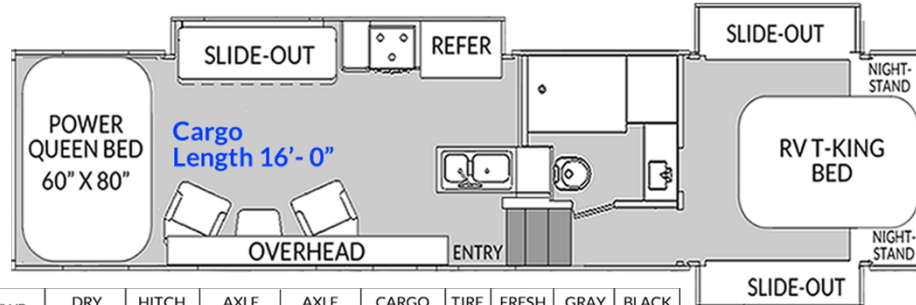

GENESIS SUPREME

Special Edition
B34GSTS

OVERALL LENGTH	GVWR	DRY WEIGHT	HITCH WEIGHT	AXLE WEIGHT	AXLE CAPACITY	CARGO CAPACITY	TIRE SIZE	FRESH WATER	GRAY WATER	BLACK WATER		
37'- 3"	16,500	12,270	2,830	9,440	8,000	4,330	16"	160	50	50		
2-axles							LBS				GAL	

CHASSIS/EXTERIOR

- 102" Wide Body Design
- Antenna/Cable/Satellite Hook-Up
- Awning w/LED Light Strip, Powered
- Axles - Dual 8,000 lbs
- Black Tank Flush
- Electrical Outlet, 110V
- Fiberglass walls, Alum-Framed & Lam.
- Flat Floor, no Wheel Wells
- Flex Suspension Upgrade, EZ-Flex
- Fold Down Stairs w/Fold Entry Handle
- Folding Ladder / Walk-on Roof
- Fuel Station, 40-Gal
- Hitch Upgrade, Roto-Flex
- LED Flood Lights
- LED Running Lights
- LED Tail Lights
- LP Connection-Ready (BBQ)
- LP Tanks -30 lbs (2)
- One-Piece PVC Vinyl Roof
- Ramp Door - 8' Laminated w/Beaver Tail
- Rear Spoiler
- Sewer Hose Compartment
- Slam-Door Storage Compartments
- Spare Tire w/Carrier
- Spray Away
- Tires, "G" Rated (forced option)
- Wheels - 16" Deluxe Aluminum Alloy