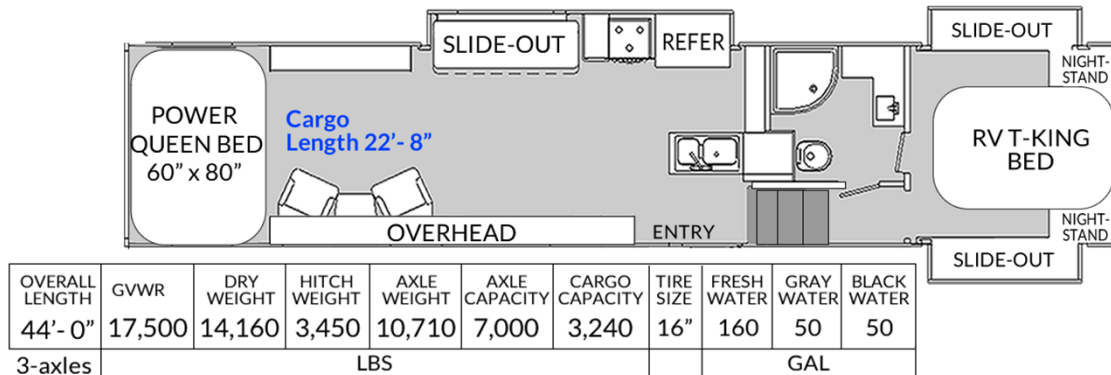

GENESIS SUPREME

Special Edition
A40GSTS

CHASSIS/EXTERIOR

- 102" Wide Body Design
- Antenna/Cable/Satellite Hook-Up
- Awning w/LED Light Strip, Powered
- Axles - Triple 7,000 lbs
- Black Tank Flush
- Electrical Outlet, 110V
- Fiberglass walls, Alum-Framed & Lam.
- Flat Floor, no Wheel Wells
- Flex Suspension Upgrade, EZ-Flex
- Fold Down Stairs w/Fold Entry Handle
- Folding Ladder / Walk-on Roof
- Fuel Station, 40-Gal
- Hitch Upgrade, Roto-Flex
- Hydraulic Jacks
- Keyless / Remote Entry Lock
- LED Flood Lights
- LED Running Lights
- LED Tail Lights
- LP Connection-Ready (BBQ)
- LP Tanks -30 lbs (2)
- One-Piece PVC Vinyl Roof
- Ramp Door - 8' Laminated w/Beaver Tail
- Rear Spoiler
- Sewer Hose Compartment
- Slam-Door Storage Compartments
- Spare Tire w/Carrier
- Spray Away
- Tires, "G" Rated (forced option)
- Wheels - 16" Deluxe Aluminum Alloy

INTERIOR/APPLIANCES

- A/C 15K BTU w/Ducting
- Bunk Ladder
- Carpet Kit
- Ceiling Fan
- Chairs (2), Recliners w/Table
- Coffered Ceiling w/LED & Accent Lights
- Crown Molding
- Entertainment Center - Bedroom
- Fireplace / 110V Heater - Bedroom
- Furnace, 30K BTU
- Generator w/Transfer Switch, 4.0 KW
- In-Floor Storage
- Key Hooks
- LED Lighting Throughout
- LED Lighting, Counter Edge - Galley, Lavy
- LED Lighting, Valance - Living Room
- Magazine Rack
- Mattress, RV 'T' King Memory Foam
- Microwave - XL, Residential
- Pleated Night Shades
- Range, Glass-Top, 3-Burner w/Oven
- Refer, Double-Door, 8 Cu. Ft.
- Roof Vent - Rear
- Roof Vent, 12V - Galley, Lavy
- Screen Wall - Rear
- Shower, Radius, One-Piece Fiberglass
- Skylight Above Shower
- Slide-Out Duo Vanity/Wardrobe - Bedroom
- Slide-Out Sofa/Galley - Living Room
- Sofa Bed/Upper Bunk, Powered - Rear
- Solid Surface Countertops - Galley, Lavy
- Stainless Sink w/Pull-Down Faucet
- Stereo AM/FM/CD/DVD, Bluetooth,USB
- TV - 40" - Bedroom
- TV - 55" - Living Room
- USB Chargers, 12V (5)
- Water Filter
- Water Heater, 10-Gal, 110V / LP DSI