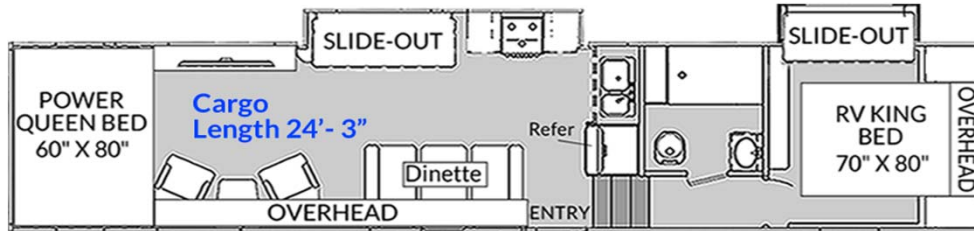

GENESIS SUPREME

40 GSXL

OVERALL LENGTH	GVWR	DRY WEIGHT	HITCH WEIGHT	AXLE WEIGHT	AXLE CAPACITY	CARGO CAPACITY	TIRE SIZE	FRESH WATER	GRAY WATER	BLACK WATER
42'- 5"	17,500	13,720	2,950	9,300	7,000	4,480	16"	160	50	50
3-axles	LBS						GAL			

CHASSIS/EXTERIOR

- 102" Wide Body Design
- Antenna/Cable/Satellite Hook-Up
- Awning w/LED Light Strip, Powered
- Axles - Triple 7,000 lbs
- Black Tank Flush
- Electrical Outlet, 110V
- Fiberglass walls, Alum-Framed & Lam.
- Flat Floor, no Wheel Wells
- Flex Suspension Upgrade, EZ-Flex
- Folding Ladder / Walk-on Roof
- Fuel Station, 40-Gal
- Hydraulic Jacks (forced option)
- LED Flood Lights
- LED Running Lights
- LED Tail Lights
- LP Connection-Ready (BBQ)
- LP Tanks -30 lbs (2)
- One-Piece PVC Vinyl Roof
- Ramp Door - 8' Laminated w/Beaver Tail
- Rear Spoiler
- Sewer Hose Compartment
- Slam-Door Storage Compartments
- Spare Tire w/Carrier
- Spray Away
- Tires, "G" Rated (forced option)
- Wheels - 16" Deluxe Aluminum Alloy