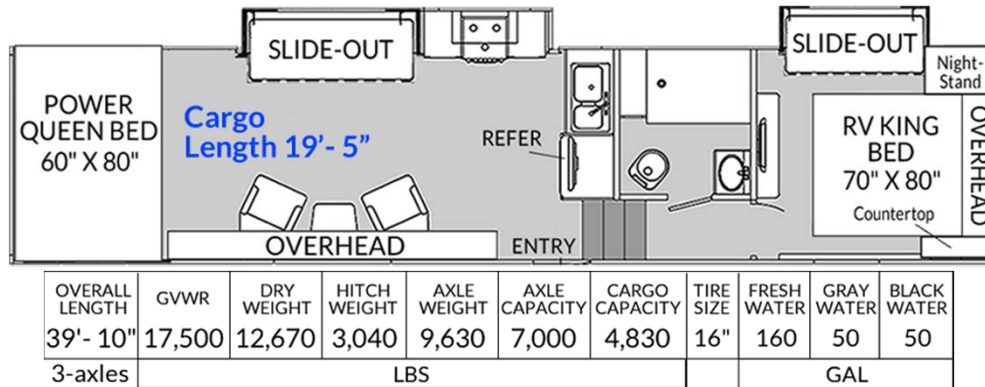

GENESIS SUPREME

37 GSXL

CHASSIS/EXTERIOR

- 102" Wide Body Design
- Antenna/Cable/Satellite Hook-Up
- Awning w/LED Light Strip, Powered
- Axles - Triple 7,000 lbs
- Black Tank Flush
- Electrical Outlet, 110V
- Fiberglass walls, Alum-Framed & Lam.
- Flat Floor, no Wheel Wells
- Flex Suspension Upgrade, EZ-Flex
- Folding Ladder / Walk-on Roof
- Fuel Station, 40-Gal
- LED Flood Lights
- LED Running Lights
- LED Tail Lights
- LP Connection-Ready (BBQ)
- LP Tanks -30 lbs (2)
- One-Piece PVC Vinyl Roof
- Ramp Door - 8' Laminated w/Beaver Tail
- Rear Spoiler
- Sewer Hose Compartment
- Slam-Door Storage Compartments
- Spare Tire w/Carrier
- Spray Away
- Stab Jacks (2) - Rear
- Tires, "G" Rated (forced option)
- Wheels - 16" Deluxe Aluminum Alloy

INTERIOR/APPLIANCES

- A/C 15K BTU w/Ducting
- Bunk Ladder
- Carpet Kit
- Ceiling Fan
- Chairs (2), Swivel/Rocker w/Table
- Coffered Ceiling w/LED & Accent Lights
- Crown Molding
- Entertainment Center - Bedroom
- Fireplace / 110V Heater - Bedroom
- Furnace, 30K BTU
- Generator w/Transfer Switch, 4.0 KW
- Key Hooks
- LED Lighting Throughout
- LED Lighting, Counter Edge - Galley, Lavy
- LED Lighting, Valance - Living Room
- Magazine Rack
- Mattress, RV King Memory Foam
- Microwave - XL, Residential
- Pleated Night Shades
- Range, Glass-Top, 3-Burner w/Oven
- Refer, Double-Door, 8 Cu. Ft.
- Roof Vent - Rear
- Roof Vent, 12V - Lavy
- Screen Wall - Rear
- Shower, 48", One-Piece Fiberglass
- Skylight Above Shower
- Slide-Out Duo Vanity/Wardrobe - Bedroom
- Slide-Out Sofa/Galley - Living Room
- Sofa Bed/Upper Bunk, Powered - Rear
- Sofa Table - Rear
- Solid Surface Countertops - Galley, Lavy
- Stainless Sink w/Pull-Down Faucet
- Stereo AM/FM/CD/DVD, Bluetooth,USB
- TV - 32" - Bedroom
- TV - 32" - Living Room
- USB Chargers, 12V (3)
- Water Filter
- Water Heater, 10-Gal, 110V / LP DSI