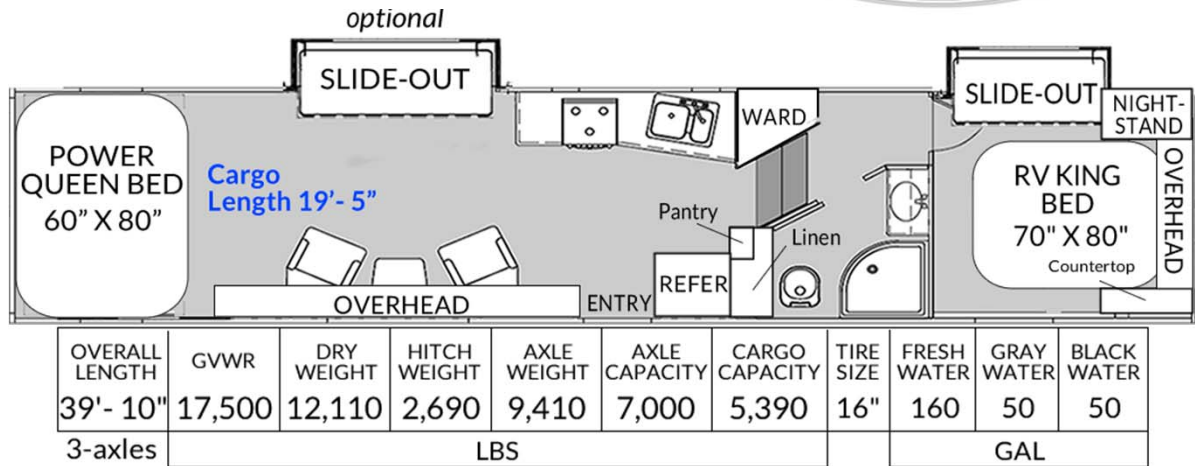

VORTEX

BY GENESIS

3719 VXL

CHASSIS/EXTERIOR

- 102" Wide Body Design
- Antenna/Cable/Satellite Hook-Up
- Awning w/LED Light Strip, Powered
- Axles - Triple 7,000 lbs
- Black Tank Flush
- Electrical Outlet, 110V
- Fiberglass walls, Alum-Framed & Lam.
- Flat Floor, no Wheel Wells
- Folding Ladder / Walk-on Roof
- Fuel Station, 40-Gal
- LED Flood Lights
- LED Running Lights
- LED Tail Lights
- LP Connection-Ready (BBQ)
- LP Tanks -30 lbs (2)
- One-Piece PVC Vinyl Roof
- Ramp Door - 8' Laminated w/Beaver Tail
- Rear Spoiler
- Sewer Hose Compartment
- Slam-Door Storage Compartments
- Spare Tire w/Carrier
- Spray Away
- Stab Jacks (2) - Rear
- Tires, "G" Rated (forced option)
- Wheels - 16" Deluxe Aluminum Alloy

INTERIOR/APPLIANCES

- A/C 15K BTU w/Ducting
- Bunk Ladder
- Carpet Kit
- Ceiling Fan
- Chairs (2), Swivel/Rocker w/Table
- Coffered Ceiling w/LED & Accent Lights
- Crown Molding
- Furnace, 30K BTU
- Generator w/Transfer Switch, 4.0 KW
- Key Hooks
- LED Lighting Throughout
- LED Lighting, Counter Edge - Galley
- LED Lighting, Valance - Living Room
- Magazine Rack
- Mattress, RV King Memory Foam
- Microwave - XL, Residential
- Pleated Night Shades
- Range, Glass-Top, 3-Burner w/Oven
- Refer, Double-Door, 8 Cu. Ft.
- Roof Vent - Rear
- Roof Vent, 12V - Lavy
- Screen Wall - Rear
- Shower, Radius, One-Piece Fiberglass
- Skylight Above Shower
- Slide-Out Duo Vanity/Ward - Bedroom
- Sofa Bed/Upper Bunk, Powered - Rear
- Sofa Table - Rear
- Solid Surface Countertop - Galley
- Stainless Sink w/Pull-Down Faucet
- Stereo AM/FM/CD/DVD, Bluetooth,USB
- TV - 32" - Bedroom
- TV - 40" - Living Room
- Water Filter
- Water Heater, 10-Gal, 110V / LP DSI