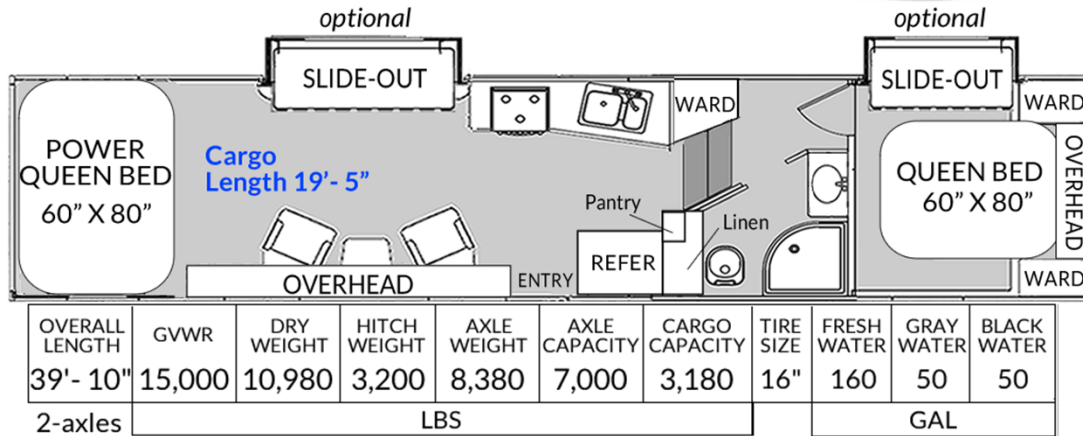

VORTEX

BY GENESIS

3619 V

CHASSIS/EXTERIOR

- 102" Wide Body Design
- Antenna/Cable/Satellite Hook-Up
- Awning w/LED Light Strip, Powered
- Axles - Dual 7,000 lbs
- Black Tank Flush
- Electrical Outlet, 110V
- Fiberglass walls, Alum-Framed & Lam.
- Flat Floor, no Wheel Wells
- Folding Ladder / Walk-on Roof
- Fuel Station, 40-Gal
- LED Flood Lights
- LED Running Lights
- LED Tail Lights
- LP Connection-Ready (BBQ)
- LP Tanks -30 lbs (2)
- One-Piece PVC Vinyl Roof
- Ramp Door - 8' Laminated w/Beaver Tail
- Rear Spoiler
- Sewer Hose Compartment
- Slam-Door Storage Compartments
- Spare Tire w/Carrier
- Spray Away
- Stab Jacks (2) - Rear
- Tires, "G" Rated (forced option)
- Wheels - 16" Deluxe Aluminum Alloy

INTERIOR/APPLIANCES

- A/C 15K BTU w/Ducting
- Bunk Ladder
- Carpet Kit
- Ceiling Fan
- Chairs (2), Swivel/Rocker w/Table
- Coffered Ceiling w/LED & Accent Lights
- Crown Molding
- Furnace, 30K BTU
- Generator w/Transfer Switch, 4.0 KW
- Key Hooks
- LED Lighting Throughout
- LED Lighting, Counter Edge - Galley
- LED Lighting, Valance - Living Room
- Magazine Rack
- Mattress, Pillowtop w/Bedsread
- Microwave - XL, Residential
- Pleated Night Shades
- Range, Glass-Top, 3-Burner w/Oven
- Refer, Double-Door, 8 Cu. Ft.
- Roof Vent - Rear
- Roof Vent, 12V - Lavy
- Screen Wall - Rear
- Shower, Radius, One-Piece Fiberglass
- Skylight Above Shower
- Sofa Bed/Upper Bunk, Powered - Rear
- Sofa Table - Rear
- Solid Surface Countertop - Galley
- Stainless Sink w/Pull-Down Faucet
- Stereo AM/FM/CD/DVD, Bluetooth,USB
- TV - 32" - Bedroom
- TV - 40" - Living Room
- Water Filter
- Water Heater, 10-Gal, 110V / LP DSI