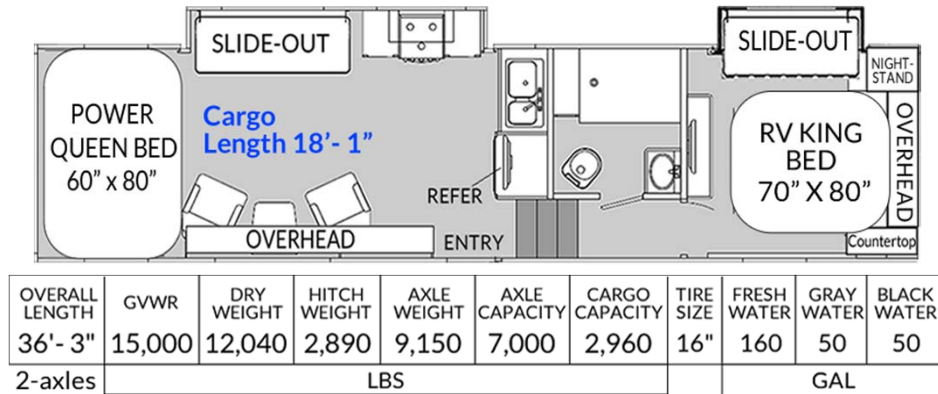

# GENESIS SUPREME

34 GSXL

### CHASSIS/EXTERIOR

- 102" Wide Body Design
- Antenna/Cable/Satellite Hook-Up
- Awning w/LED Light Strip, Powered
- Axles - Dual 7,000 lbs
- Black Tank Flush
- Electrical Outlet, 110V
- Exterior Bracket / TV Hook-up
- Fiberglass walls, Alum-Framed & Lam.
- Flat Floor, no Wheel Wells
- Flex Suspension Upgrade, EZ-Flex
- Folding Ladder / Walk-on Roof
- Fuel Station, 40-Gal
- LED Flood Lights
- LED Running Lights
- LED Tail Lights
- LP Connection-Ready (BBQ)
- LP Tanks -30 lbs (2)
- One-Piece PVC Vinyl Roof
- Ramp Door - 8' Laminated w/Beaver Tail
- Rear Spoiler
- Sewer Hose Compartment
- Slam-Door Storage Compartments
- Spare Tire w/Carrier
- Spray Away
- Stab Jacks (2) - Rear
- Tires, "G" Rated
- Wheels - 16" Deluxe Aluminum Alloy