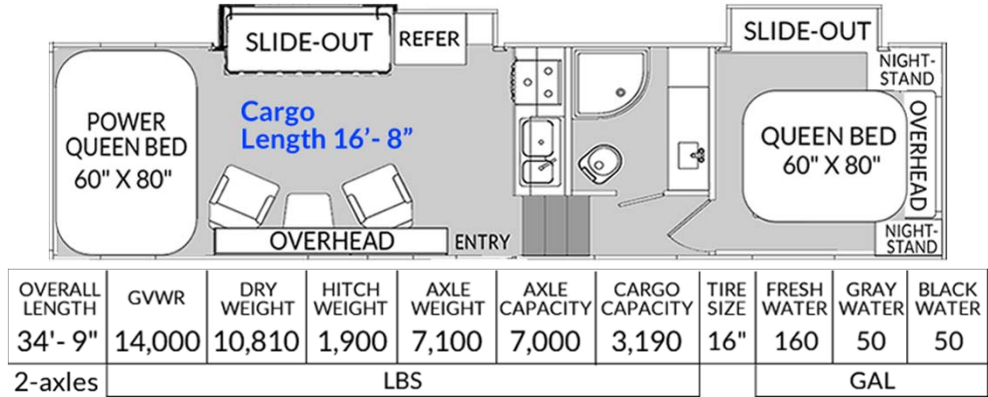

VORTEX

BY GENESIS

3016VF

CHASSIS/EXTERIOR

- 102" Wide Body Design
- Antenna/Cable/Satellite Hook-Up
- Awning w/LED Light Strip, Powered
- Axles - Dual 7,000 lbs
- Black Tank Flush
- Electrical Outlet, 110V
- Fiberglass walls, Alum-Framed & Lam.
- Flat Floor, no Wheel Wells
- Folding Ladder / Walk-on Roof
- Fuel Station, 40-Gal
- LED Flood Lights
- LED Running Lights
- LED Tail Lights
- LP Connection-Ready (BBQ)
- LP Tanks -30 lbs (2)
- One-Piece PVC Vinyl Roof
- Ramp Door - 8' Laminated w/Beaver Tail
- Rear Spoiler
- Sewer Hose Compartment
- Slam-Door Storage Compartments
- Spare Tire w/Carrier
- Spray Away
- Stab Jacks (2) - Rear
- Tires, "G" Rated (forced option)
- Wheels - 16" Deluxe Aluminum Alloy

INTERIOR/APPLIANCES

- A/C 15K BTU w/Ducting
- Bunk Ladder
- Carpet Kit
- Chairs (2), Swivel/Rocker w/Table
- Coffered Ceiling w/LED & Accent Lights
- Crown Molding
- Furnace, 30K BTU
- Generator w/Transfer Switch, 4.0 KW
- Key Hooks
- LED Lighting Throughout
- LED Lighting, Counter Edge - Galley
- LED Lighting, Valance - Living Room
- Magazine Rack
- Mattress, Pillowtop w/Bedspring
- Microwave - XL, Residential
- Pleated Night Shades
- Range, Glass-Top, 3-Burner w/Oven
- Refer, Double-Door, 8 Cu. Ft.
- Roof Vent - Rear
- Roof Vent, 12V - Lavy
- Screen Wall - Rear
- Shower, Radius, One-Piece Fiberglass
- Skylight Above Shower
- Slide-Out Duo Vanity/Wardrobe - Bedroom
- Slide-Out Sofa/Refer - Living Room
- Sofa Bed/Upper Bunk, Powered - Rear
- Sofa Table - Rear
- Solid Surface Countertop - Galley
- Stainless Sink w/Pull-Down Faucet
- Stereo AM/FM/CD/DVD, Bluetooth,USB
- TV - 32" - Bedroom
- TV - 32" - Living Room
- USB Chargers, 12V (3)
- Vent Upgrade, Powered - Galley
- Water Filter
- Water Heater, 10-Gal, 110V / LP DSI