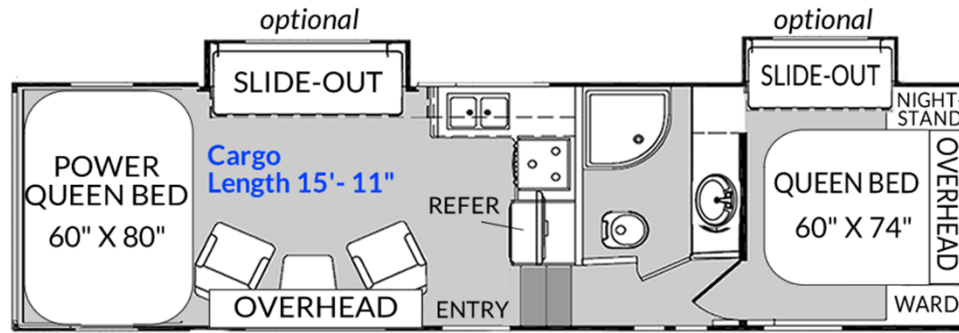

VORTEX

BY GENESIS

2815VT

OVERALL LENGTH	GVWR	DRY WEIGHT	HITCH WEIGHT	AXLE WEIGHT	AXLE CAPACITY	CARGO CAPACITY	TIRE SIZE	FRESH WATER	GRAY WATER	BLACK WATER
32'- 10"	13,800	10,980	3,200	8,382	7,000	3,180	16"	100	40	40
2-axles	LBS						GAL			

CHASSIS/EXTERIOR

- 102" Wide Body Design
- Antenna/Cable/Satellite Hook-Up
- Awning w/LED Light Strip, Powered
- Axles - Dual 7,000 lbs
- Black Tank Flush
- Electrical Outlet, 110V
- Fiberglass walls, Alum-Framed & Lam.
- Flat Floor, no Wheel Wells
- Fuel Station, 40-Gal
- LED Flood Lights
- LED Running Lights
- LED Tail Lights
- LP Connection-Ready (BBQ)
- LP Tanks -30 lbs (2)
- One-Piece PVC Vinyl Roof
- Ramp Door - 7' Laminated w/ Beaver Tail
- Rear Spoiler
- Sewer Hose Compartment
- Slam-Door Storage Compartments
- Spare Tire w/Carrier
- Spray Away
- Stab Jacks (2) - Rear
- Wheels - 16" Deluxe Aluminum Alloy

INTERIOR/APPLIANCES

- A/C 13.5K BTU w/Ducting
- Bunk Ladder
- Chairs (2), Swivel/Rocker w/Table
- Coffered Ceiling w/LED & Accent Lights
- Crown Molding
- Furnace, 30K BTU
- Generator w/Transfer Switch, 4.0 KW
- Key Hooks
- LED Lighting Throughout
- LED Lighting, Counter Edge - Galley
- LED Lighting, Valance - Living Room
- Magazine Rack
- Mattress, Pillowtop w/Bedspring
- Microwave - XL, Residential
- Pleated Night Shades
- Range, Glass-Top, 3-Burner w/Oven
- Refer, Double-Door, 6 Cu. Ft.
- Roof Vent - Rear
- Roof Vent, 12V - Lavy
- Shower, Radius
- Skylight Above Shower
- Sofa Bed/Upper Bunk, Powered - Rear
- Sofa Table - Rear
- Solid Surface Countertop - Galley
- Stainless Sink w/Pull-Down Faucet
- Stereo AM/FM/CD/DVD, Bluetooth,USB
- Water Filter
- Water Heater, 6-Gal, 110V / LP DSI
- Stereo AM/FM/CD/DVD, Bluetooth,USB
- TV - 32" - Bedroom
- TV - 40" - Living Room
- Water Filter
- Water Heater, 10-Gal, 110V / LP DSI