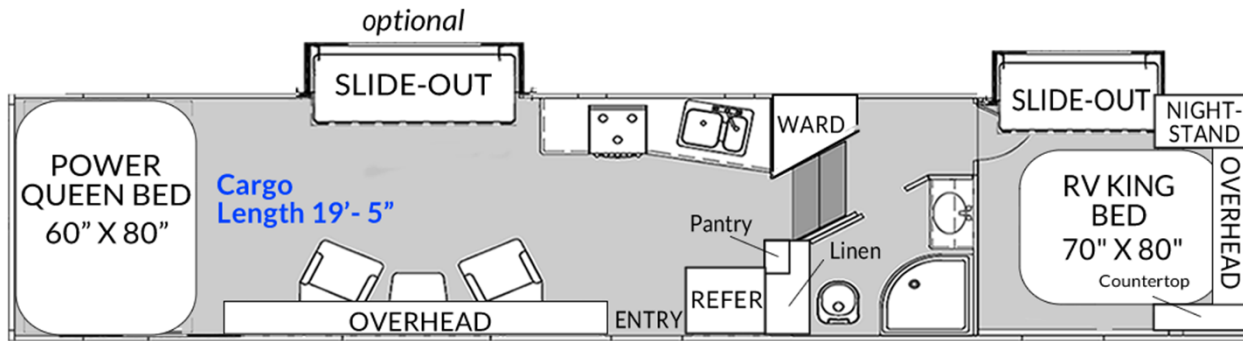

GENESIS SUPREME

37 CKXL

OVERALL LENGTH	GVWR	DRY WEIGHT	HITCH WEIGHT	AXLE WEIGHT	AXLE CAPACITY	CARGO CAPACITY	TIRE SIZE	FRESH WATER	GRAY WATER	BLACK WATER
39'- 10"	17,500	12,110	2,690	9,410	7,000	5,390	16"	160	50	50
3-axles	LBS						GAL			

CHASSIS/EXTERIOR

- 102" Wide Body Design
- Antenna/Cable/Satellite Hook-Up
- Awning w/LED Light Strip, Powered
- Axles - Triple 7,000 lbs
- Black Tank Flush
- Electrical Outlet, 110V
- Fiberglass walls, Alum-Framed & Lam.
- Flat Floor, no Wheel Wells
- Folding Ladder / Walk-on Roof
- Fuel Station, 40-Gal
- LED Flood Lights
- LED Running Lights
- LED Tail Lights
- LP Connection-Ready (BBQ)
- LP Tanks -30 lbs (2)
- One-Piece PVC Vinyl Roof
- Ramp Door - 8' Laminated w/Beaver Tail
- Rear Spoiler
- Sewer Hose Compartment
- Slam-Door Storage Compartments
- Spare Tire w/Carrier
- Spray Away
- Stab Jacks (2) - Rear
- Tires, "G" Rated (forced option)
- Wheels - 16" Deluxe Aluminum Alloy