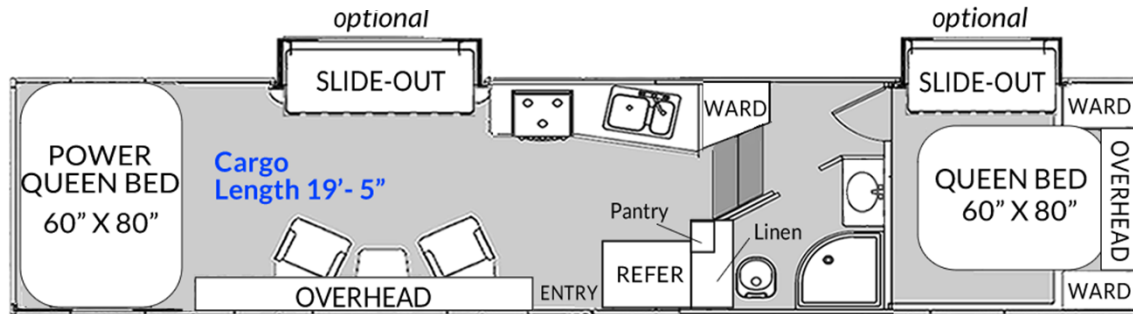

GENESIS SUPREME

36 CK

OVERALL LENGTH	GVWR	DRY WEIGHT	HITCH WEIGHT	AXLE WEIGHT	AXLE CAPACITY	CARGO CAPACITY	TIRE SIZE	FRESH WATER	GRAY WATER	BLACK WATER
39'- 10"	15,000	10,980	3,200	8,380	7,000	3,180	16"	160	50	50
2-axles	LBS						GAL			

CHASSIS/EXTERIOR

- 102" Wide Body Design
- Antenna/Cable/Satellite Hook-Up
- Awning w/LED Light Strip, Powered
- Axles - Dual 7,000 lbs
- Black Tank Flush
- Electrical Outlet, 110V
- Fiberglass walls, Alum-Framed & Lam.
- Flat Floor, no Wheel Wells
- Folding Ladder / Walk-on Roof
- Fuel Station, 40-Gal
- LED Flood Lights
- LED Running Lights
- LED Tail Lights
- LP Connection-Ready (BBQ)
- LP Tanks -30 lbs (2)
- One-Piece PVC Vinyl Roof
- Ramp Door - 8' Laminated w/Beaver Tail
- Rear Spoiler
- Sewer Hose Compartment
- Slam-Door Storage Compartments
- Spare Tire w/Carrier
- Spray Away
- Stab Jacks (2) - Rear
- Tires, "G" Rated (forced option)
- Wheels - 16" Deluxe Aluminum Alloy