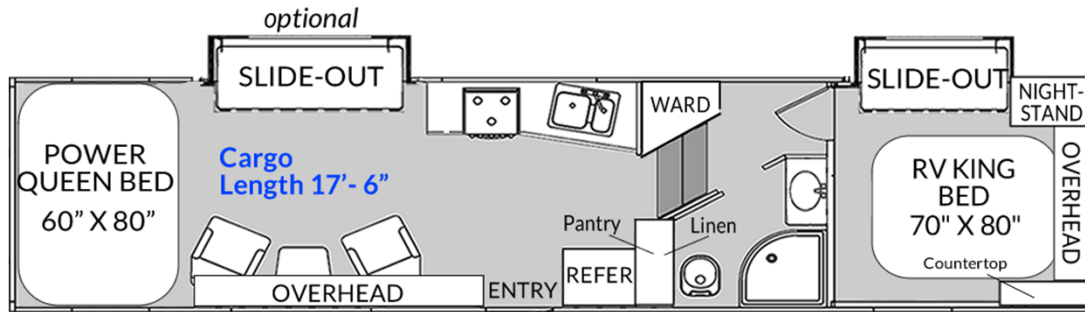

GENESIS SUPREME

33CKXL

OVERALL LENGTH	GVWR	DRY WEIGHT	HITCH WEIGHT	AXLE WEIGHT	AXLE CAPACITY	CARGO CAPACITY	TIRE SIZE	FRESH WATER	GRAY WATER	BLACK WATER
36'- 10"	15,000	11,040	2,570	8,470	7,000	3,960	16"	160	50	50
2-axles	LBS							GAL		

CHASSIS/EXTERIOR

- 102" Wide Body Design
- Antenna/Cable/Satellite Hook-Up
- Awning w/LED Light Strip, Powered
- Axles - Dual 7,000 lbs
- Black Tank Flush
- Electrical Outlet, 110V
- Fiberglass walls, Alum-Framed & Lam.
- Flat Floor, no Wheel Wells
- Folding Ladder / Walk-on Roof
- Fuel Station, 40-Gal
- LED Flood Lights
- LED Running Lights
- LED Tail Lights
- LP Connection-Ready (BBQ)
- LP Tanks -30 lbs (2)
- One-Piece PVC Vinyl Roof
- Ramp Door - 8' Laminated w/Beaver Tail
- Rear Spoiler
- Sewer Hose Compartment
- Slam-Door Storage Compartments
- Spare Tire w/Carrier
- Spray Away
- Stab Jacks (2) - Rear
- Tires, "G" Rated (forced option)
- Wheels - 16" Deluxe Aluminum Alloy

INTERIOR/APPLIANCES

- A/C 15K BTU w/Ducting
- Bunk Ladder
- Carpet Kit
- Ceiling Fan
- Chairs (2), Swivel/Rocker w/Table
- Coffered Ceiling w/LED & Accent Lights
- Crown Molding
- Furnace, 30K BTU
- Generator w/Transfer Switch, 4.0 KW
- Key Hooks
- LED Lighting Throughout
- LED Lighting, Counter Edge - Galley
- LED Lighting, Valance - Living Room
- Magazine Rack
- Mattress, RV King Memory Foam
- Microwave - XL, Residential
- Pleated Night Shades
- Range, Glass-Top, 3-Burner w/Oven
- Refer, Double-Door, 8 Cu. Ft.
- Roof Vent - Rear
- Roof Vent, 12V - Lavy
- Screen Wall - Rear
- Shower, Radius, One-Piece Fiberglass
- Skylight Above Shower
- Slide-Out Duo Vanity/Ward - Bedroom
- Sofa Bed/Upper Bunk, Powered - Rear
- Sofa Table - Rear
- Solid Surface Countertop - Galley
- Stainless Sink w/Pull-Down Faucet
- Stereo AM/FM/CD/DVD, Bluetooth,USB
- TV - 32" - Bedroom
- TV - 40" - Living Room
- Water Filter
- Water Heater, 10-Gal, 110V / LP DSI