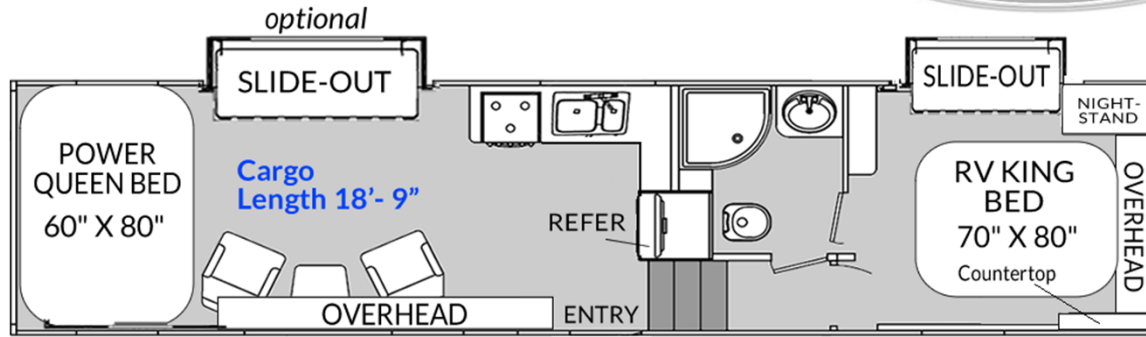

GENESIS SUPREME

32CRXL

OVERALL LENGTH	GVWR	DRY WEIGHT	HITCH WEIGHT	AXLE WEIGHT	AXLE CAPACITY	CARGO CAPACITY	TIRE SIZE	FRESH WATER	GRAY WATER	BLACK WATER
36'- 10"	15,000	11,110	2,510	8,600	7,000	3,890	16"	160	50	50
2-axles	LBS						GAL			

CHASSIS/EXTERIOR

- 102" Wide Body Design
- Antenna/Cable/Satellite Hook-Up
- Awning w/LED Light Strip, Powered
- Axles - Dual 7,000 lbs
- Black Tank Flush
- Electrical Outlet, 110V
- Fiberglass walls, Alum-Framed & Lam.
- Flat Floor, no Wheel Wells
- Folding Ladder / Walk-on Roof
- Fuel Station, 40-Gal
- LED Flood Lights
- LED Running Lights
- LED Tail Lights
- LP Connection-Ready (BBQ)
- LP Tanks -30 lbs (2)
- One-Piece PVC Vinyl Roof
- Ramp Door - 8' Laminated w/Beaver Tail
- Rear Spoiler
- Sewer Hose Compartment
- Slam-Door Storage Compartments
- Spare Tire w/Carrier
- Spray Away
- Stab Jacks (2) - Rear
- Tires, "G" Rated (forced option)
- Wheels - 16" Deluxe Aluminum Alloy

INTERIOR/APPLIANCES

- A/C 15K BTU w/Ducting
- Bunk Ladder
- Carpet Kit
- Ceiling Fan
- Chairs (2), Swivel/Rocker w/Table
- Coffered Ceiling w/LED & Accent Lights
- Crown Molding
- Furnace, 30K BTU
- Generator w/Transfer Switch, 4.0 KW
- Key Hooks
- LED Lighting Throughout
- LED Lighting, Counter Edge - Galley, Lavy
- LED Lighting, Valance - Living Room
- Magazine Rack
- Mattress, RV King Memory Foam
- Microwave - XL, Residential
- Pleated Night Shades
- Range, Glass-Top, 3-Burner w/Oven
- Refer, Double-Door, 8 Cu. Ft.
- Roof Vent - Rear
- Roof Vent, 12V - Lavy
- Screen Wall - Rear
- Shower, Radius, One-Piece Fiberglass
- Skylight Above Shower
- Slide-Out Vanity/Wardrobe - Bedroom
- Sofa Bed/Upper Bunk, Powered - Rear
- Sofa Table - Rear
- Solid Surface Countertop - Galley
- Stainless Sink w/Pull-Down Faucet
- Stereo AM/FM/CD/DVD, Bluetooth,USB
- TV - 32" - Bedroom
- TV - 32" - Living Room
- Water Filter
- Water Heater, 10-Gal, 110V / LP DSI