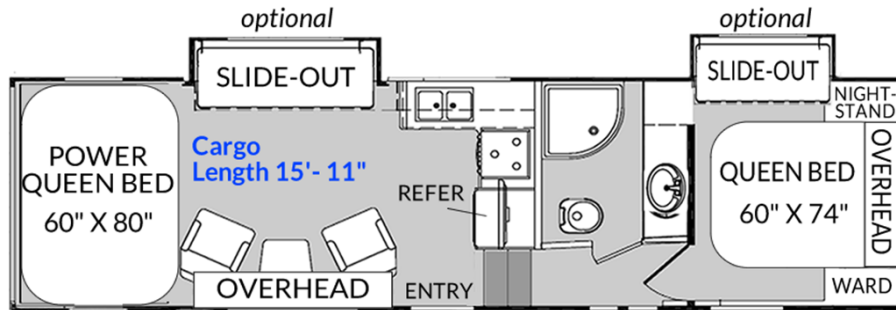

GENESIS SUPREME

OVERALL LENGTH	GVWR	DRY WEIGHT	HITCH WEIGHT	AXLE WEIGHT	AXLE CAPACITY	CARGO CAPACITY	TIRE SIZE	FRESH WATER	GRAY WATER	BLACK WATER
32'- 10"	13,800	10,980	3,200	8,382	7,000	3,180	16"	100	40	40
2-axes		LBS					GAL			

CHASSIS/EXTERIOR

- 102" Wide Body Design
- Antenna/Cable/Satellite Hook-Up
- Awning w/LED Light Strip, Powered
- Axles - Dual 7,000 lbs
- Black Tank Flush
- Electrical Outlet, 110V
- Fiberglass walls, Alum-Framed & Lam.
- Flat Floor, no Wheel Wells
- Fuel Station, 40-Gal
- LED Flood Lights
- LED Running Lights
- LED Tail Lights
- LP Connection-Ready (BBQ)
- LP Tanks -30 lbs (2)
- One-Piece PVC Vinyl Roof
- Ramp Door - 7' Laminated w/ Beaver Tail
- Rear Spoiler
- Sewer Hose Compartment
- Slam-Door Storage Compartments
- Spare Tire w/Carrier
- Spray Away
- Stab Jacks (2) - Rear
- Wheels - 16" Deluxe Aluminum Alloy

INTERIOR/APPLIANCES

- A/C 13.5K BTU w/Ducting
- Bunk Ladder
- Chairs (2), Swivel/Rocker w/Table
- Coffered Ceiling w/LED & Accent Lights
- Crown Molding
- Furnace, 30K BTU
- Generator w/Transfer Switch, 4.0 KW
- Key Hooks
- LED Lighting Throughout
- LED Lighting, Counter Edge - Galley
- LED Lighting, Valance - Living Room
- Magazine Rack
- Mattress, Pillowtop w/Bedsread
- Microwave - XL, Residential
- Pleated Night Shades
- Range, Glass-Top, 3-Burner w/Oven
- Refer, Double-Door, 6 Cu. Ft.
- Roof Vent - Rear
- Roof Vent, 12V - Lavy
- Shower, Radius
- Skylight Above Shower
- Sofa Bed/Upper Bunk, Powered - Rear
- Sofa Table - Rear
- Solid Surface Countertop - Galley
- Stainless Sink w/Pull-Down Faucet
- Stereo AM/FM/CD/DVD, Bluetooth,USB
- Water Filter
- Water Heater, 6-Gal, 110V / LP DSI
- Stereo AM/FM/CD/DVD, Bluetooth,USB
- TV - 32" - Bedroom
- TV - 40" - Living Room
- Water Filter
- Water Heater, 10-Gal, 110V / LP DSI