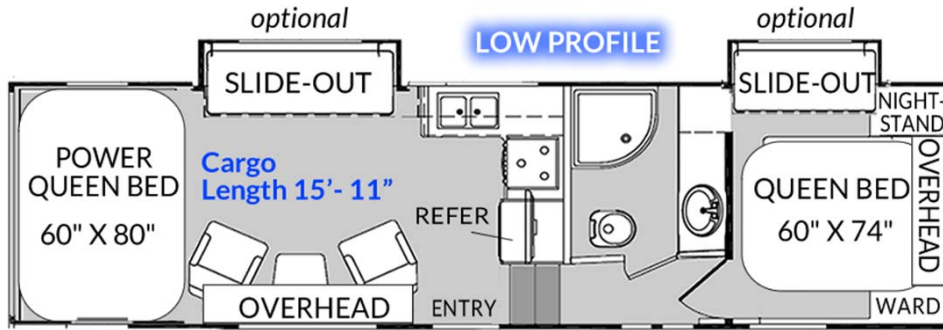

# GENESIS SUPREME

OVERALL LENGTH	GVWR	DRY WEIGHT	HITCH WEIGHT	AXLE WEIGHT	AXLE CAPACITY	CARGO CAPACITY	TIRE SIZE	FRESH WATER	GRAY WATER	BLACK WATER
30'-6"	13,800	8,960	2,400	6,560	7,000	4,840	16"	100	40	40
2-axles	LBS						GAL			

## CHASSIS/EXTERIOR

- 102" Wide Body Design
- Antenna/Cable/Satellite Hook-Up
- Awning w/LED Light Strip, Powered
- Axles - Dual 7,000 lbs
- Black Tank Flush
- Electrical Outlet, 110V
- Fiberglass walls, Alum-Framed & Lam.
- Flat Floor, no Wheel Wells
- Fuel Station, 40-Gal
- LED Flood Lights
- LED Running Lights
- LED Tail Lights
- LP Connection-Ready (BBQ)
- LP Tanks - 30 lbs (2)
- One-Piece PVC Vinyl Roof
- Ramp Door - 7' Laminated w/ Beaver Tail
- Rear Spoiler
- Sewer Hose Compartment
- Slam-Door Storage Compartments
- Spare Tire w/Carrier
- Spray Away
- Stab Jacks (2) - Rear
- Wheels - 16" Deluxe Aluminum Alloy

## INTERIOR/APPLIANCES

- A/C 13.5K BTU w/Ducting
- Bunk Ladder
- Chairs (2), Swivel/Rocker w/Table
- Coffered Ceiling w/LED & Accent Lights
- Crown Molding
- Furnace, 30K BTU
- Generator w/Transfer Switch, 4.0 KW
- Key Hooks
- LED Lighting Throughout
- LED Lighting, Counter Edge - Galley
- LED Lighting, Valance - Living Room
- Magazine Rack
- Mattress, Pillowtop w/Bedsread
- Microwave - XL, Residential
- Pleated Night Shades
- Range, Glass-Top, 3-Burner w/Oven
- Refer, Double-Door, 6 Cu. Ft.
- Roof Vent - Rear
- Roof Vent, 12V - Lavy
- Shower, Radius
- Skylight Above Shower
- Sofa Bed/Upper Bunk, Powered - Rear
- Sofa Table - Rear
- Solid Surface Countertop - Galley
- Stainless Sink w/Pull-Down Faucet
- Stereo AM/FM/CD/DVD, Bluetooth,USB
- Water Filter
- Water Heater, 6-Gal, 110V / LP DSI
- Stereo AM/FM/CD/DVD, Bluetooth,USB
- Water Filter
- Water Heater, 10-Gal, 110V / LP DSI